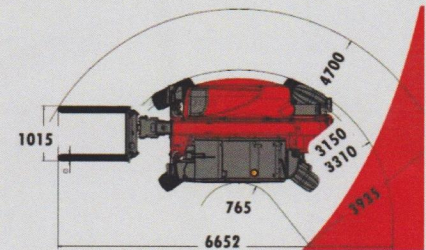

MANITOU MT 625

The MT 625 all-terrain telehandler has dimensions which are more than compact. It enables you to carry out all your handling work: placing pallets on the first floor of a building, bulk loading or unloading from storage area or on site. Under ground car parks and low headroom buildings on congested sites, you will appreciate all the qualities of this machine.

WORKING RANGE

Machine on tyres with forks

Unit - mm

DIMENSIONS

- Total length - 3.9m
- Wheelbase length - 2.3m
- Total width - 1.81m
- Total height - 2m
- Weight - 4922kg
- Turning radius - 3.19m
- Ground clearance - 0.38m