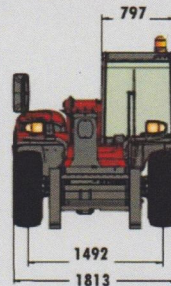

MANITOU MT 625

The MT 625 all-terrain telehandler has dimensions which are more than compact. It enables you to carry out all your handling work: placing pallets on the first floor of a building, bulk loading or unloading from storage area or on site. Under ground car parks and low headroom buildings on congested sites, you will appreciate all the qualities of this machine.

WORKING RANGE

Machine on tyres with forks

Unit - mm

DIMENSIONS

- Total length - 3.9m
- Wheelbase length - 2.3m
- Total width - 1.81m
- Total height - 2m
- Weight - 4922kg
- Turning radius - 3.19m
- Ground clearance - 0.38m