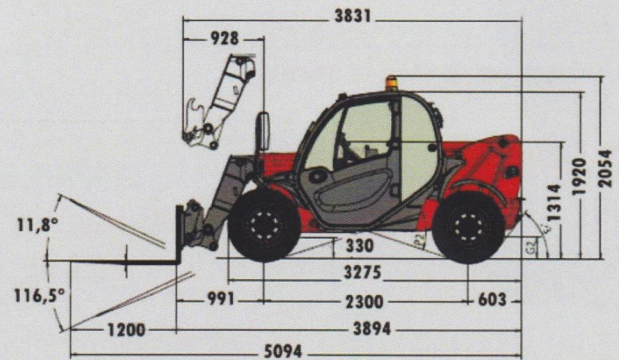

MANITOU MT 625

The MT 625 all-terrain telehandler has dimensions which are more than compact. It enables you to carry out all your handling work: placing pallets on the first floor of a building, bulk loading or unloading from storage area or on site. Under ground car parks and low headroom buildings on congested sites, you will appreciate all the qualities of this machine.

WORKING RANGE

Machine on tyres with forks

Unit - mm

DIMENSIONS

- Total length - 3.9m
- Wheelbase length - 2.3m
- Total width - 1.81m
- Total height - 2m
- Weight - 4922kg
- Turning radius - 3.19m
- Ground clearance - 0.38m