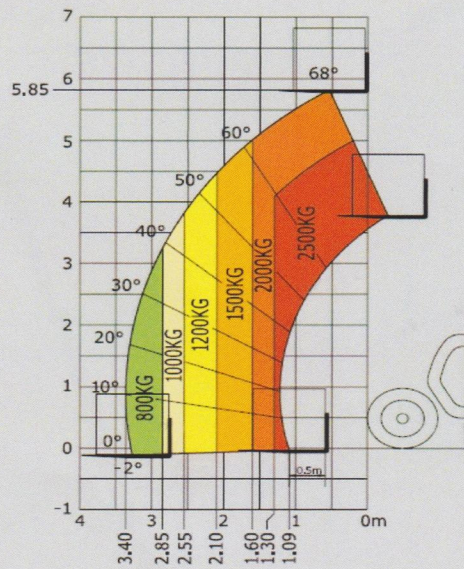

MANITOU MT 625

The MT 625 all-terrain telehandler has dimensions which are more than compact. It enables you to carry out all your handling work: placing pallets on the first floor of a building, bulk loading or unloading from storage area or on site. Under ground car parks and low headroom buildings on congested sites, you will appreciate all the qualities of this machine.

WORKING RANGE

Machine on tyres with forks

Unit - mm

DIMENSIONS

- Total length - 3.9m
- Wheelbase length - 2.3m
- Total width - 1.81m
- Total height - 2m
- Weight - 4922kg
- Turning radius - 3.19m
- Ground clearance - 0.38m